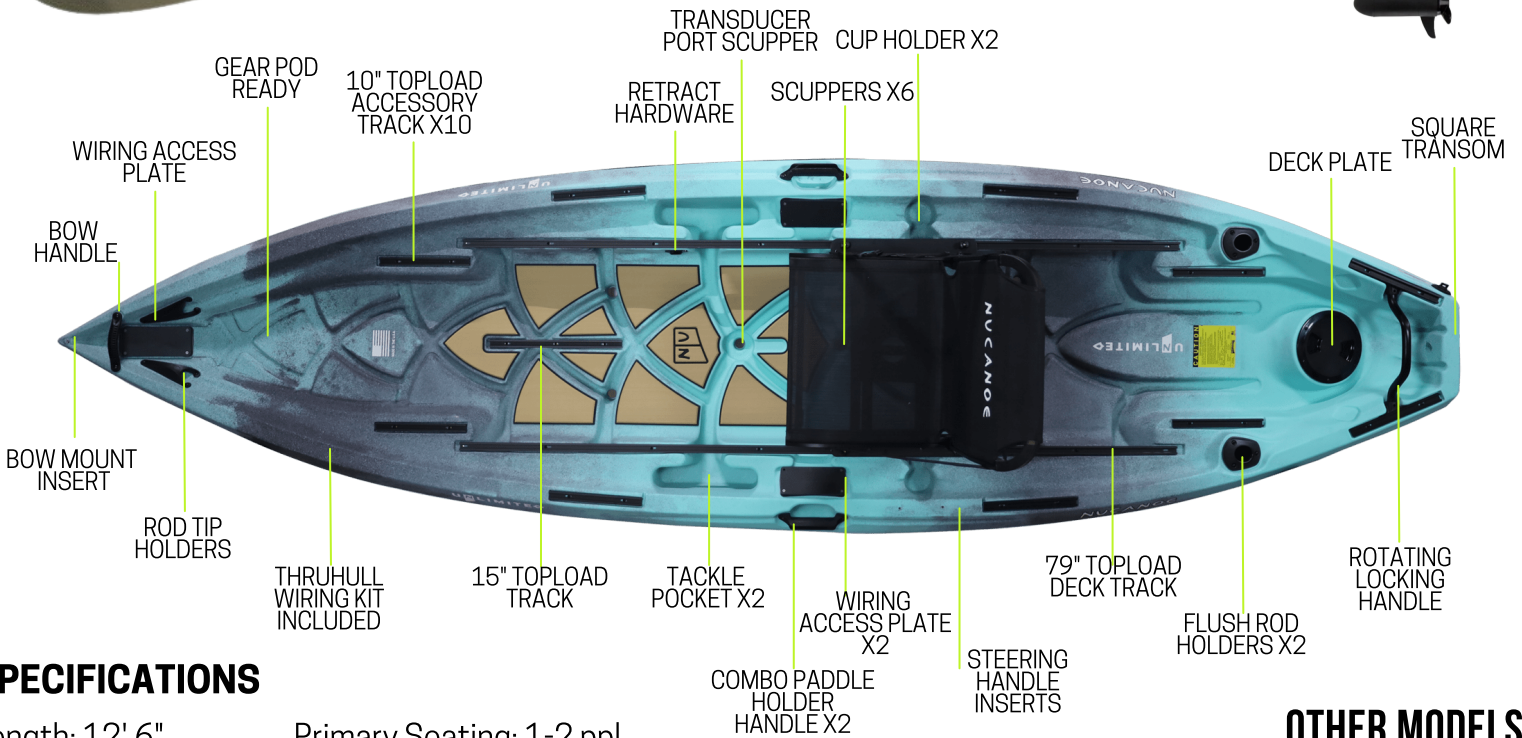

FISHING KAYAKS

UNLIMITED BY NUCANOE

RECOMMENDED ADD-ON:
MOTORGUIDE X13 W/ SPOTLOCK

SPECIFICATIONS

- Length: 12' 6"
- Width: 41"
- Height: 12-17"
- Draft: 3-5"
- Hull Weight: 84 lbs
- Primary Seating: 1-2 ppl
- Junior Seating: 1 (Opt)
- Max Weight: 650 lbs
- Self-Bailing Cap: 400 lbs
- Max Power: 2.5HP